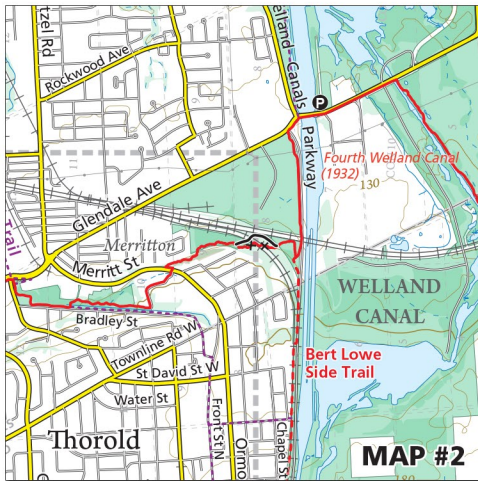

Bruce Trail CONSERVANCY

© The Bruce Trail Conservancy, 2018
© Queen's Printer for Ontario, 2018

MAP #2
0 0.5 km

Niagara Map #2 – Merritton

The map above displays a short reroute that has occurred as a result of construction.

There has been no change in distance between the old and new route.

We are happy to provide this reroute map to you as a service to encourage you to use the Bruce Trail. This service is provided thanks to the generosity and support of Bruce Trail Conservancy members and donors. In addition to maintaining the Bruce Trail, we continually strive to purchase land along the Niagara Escarpment with the goal of securing the Trail and creating a conservation corridor.