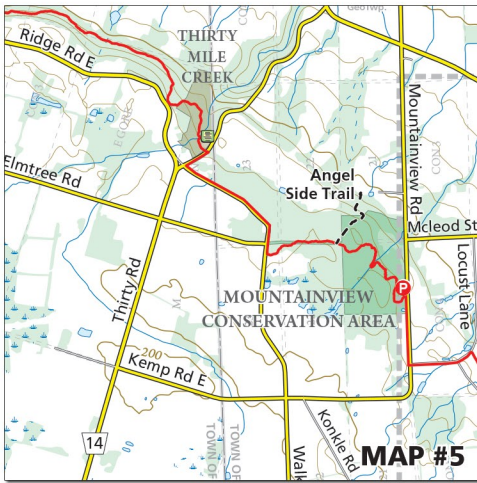

# Bruce Trail CONSERVANCY

© The Bruce Trail Conservancy, 2018  
© Queen's Printer for Ontario, 2018

0 0.5 km

## Niagara Map #5 – Angel Side Trail

A new side trail has been assumed by the Bruce Trail Conservancy leading to Angels Gate Winery.

*Angel Side Trail = 460 metres*

We are happy to provide this reroute map to you as a service to encourage you to use the Bruce Trail. This service is provided thanks to the generosity and support of Bruce Trail Conservancy members and donors. In addition to maintaining the Bruce Trail, we continually strive to purchase land along the Niagara Escarpment with the goal of securing the Trail and creating a conservation corridor.