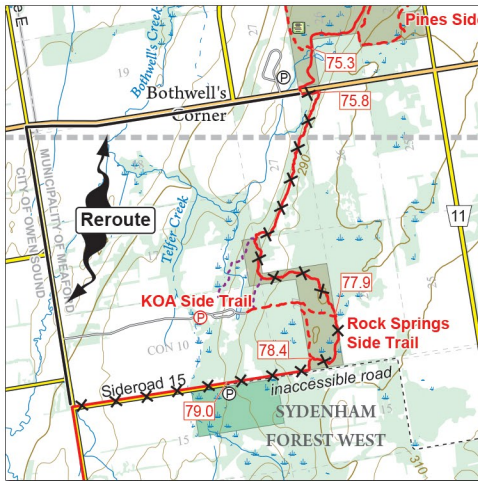

Bruce Trail CONSERVANCY

© The Bruce Trail Conservancy, 2016
© Queen's Printer for Ontario, 2016

0 0.5 km

New Main Trail 
New Side Trail 
Closed Trail 

Sydenham Map #31 – Bothwell's Corner

The consequence of a landowner asking to have the Bruce Trail removed from his land has resulted in the closure and rerouting of the trail section shown within the map above.

Reroute = 3.7 km
Closed Trail = 4.5 km

We are happy to provide this reroute map to you as a service to encourage you to use the Bruce Trail. This service is provided thanks to the generosity and support of Bruce Trail Conservancy members and donors. In addition to maintaining the Bruce Trail, we continually strive to purchase land along the Niagara Escarpment with the goal of securing the Trail and creating a conservation corridor.