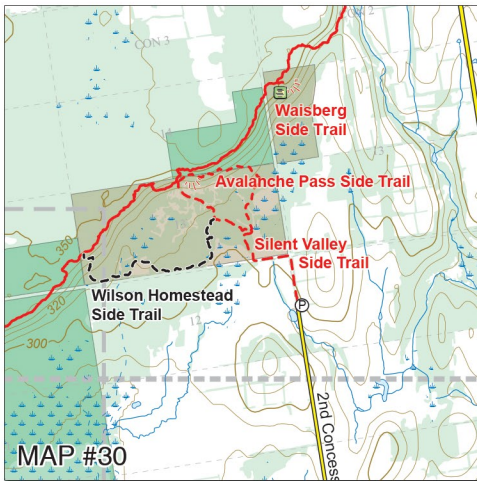

Bruce Trail CONSERVANCY

© The Bruce Trail Conservancy, 2015
© Queen's Printer for Ontario, 2015

0 0.5 km

New Main Trail	
New Side Trail	
Closed Trail	
No Access	

Sydenham Map #30 – Wilson Homestead Side Trail

The Wilson Homestead Side Trail has been extended westward by 1.3 km to meet the Bruce Trail.

Wilson Homestead Side Trail = 1.6 km

June 2015

We are happy to provide this reroute map to you as a service to encourage you to use the Bruce Trail. This service is provided thanks to the generosity and support of Bruce Trail Conservancy members and donors. In addition to maintaining the Bruce Trail, we continually strive to purchase land along the Niagara Escarpment with the goal of securing the Trail and creating a conservation corridor.