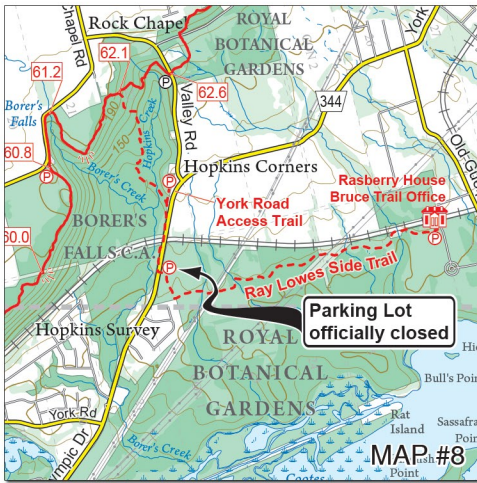

Bruce Trail CONSERVANCY

© The Bruce Trail Conservancy, 2014
© Queen's Printer for Ontario, 2014

Iroquoia Map #8 – York Road Parking Lot Closure

The parking lot denoted in the map above will be officially closed as of September 8, 2014.

Aug 2014

We are happy to provide this reroute map to you as a service to encourage you to use the Bruce Trail. This service is provided thanks to the generosity and support of Bruce Trail Conservancy members and donors. In addition to maintaining the Bruce Trail, we continually strive to purchase land along the Niagara Escarpment with the goal of securing the Trail and creating a conservation corridor.