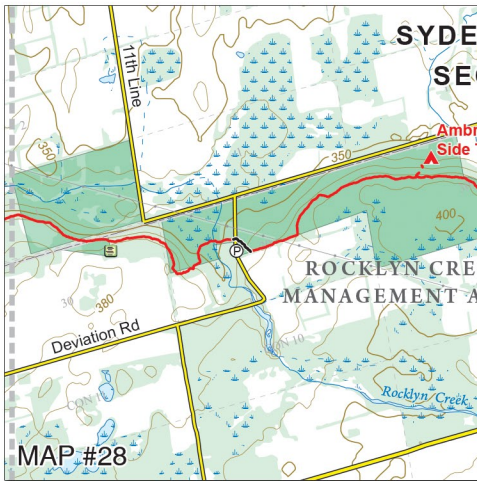

Bruce Trail CONSERVANCY

© The Bruce Trail Conservancy, 2014
© Queen's Printer for Ontario, 2014

0 0.5 km

Sydenham Map #28 – Deviation Rd, small reroute

This small reroute eliminates 100 metres of hiking on Deviation Road.

New Route = 140 metres
Abandoned Route = 200 metres

June 2014

We are happy to provide this reroute map to you as a service to encourage you to use the Bruce Trail. This service is provided thanks to the generosity and support of Bruce Trail Conservancy members and donors. In addition to maintaining the Bruce Trail, we continually strive to purchase land along the Niagara Escarpment with the goal of securing the Trail and creating a conservation corridor.