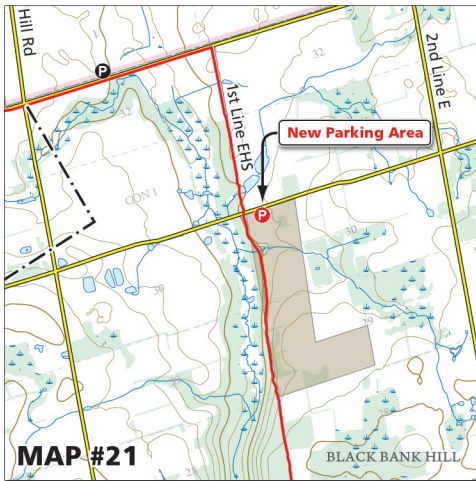

Bruce Trail CONSERVANCY

© The Bruce Trail Conservancy, 2017
© Queen's Printer for Ontario, 2017

0 0.5 km

Dufferin Hi-Land Map #21 – BTC Parking Area on 30 Sideroad

A new BTC Parking Area has been established on the south side of 30 Sideroad, 100 metres east of the Bruce Trail.

Capacity: 20 cars

GPS Coordinates: N 44.260722°, W 80.144200°

Address: 747132 30 Sideroad, Mulmur

We are happy to provide this reroute map to you as a service to encourage you to use the Bruce Trail. This service is provided thanks to the generosity and support of Bruce Trail Conservancy members and donors. In addition to maintaining the Bruce Trail, we continually strive to purchase land along the Niagara Escarpment with the goal of securing the Trail and creating a conservation corridor.