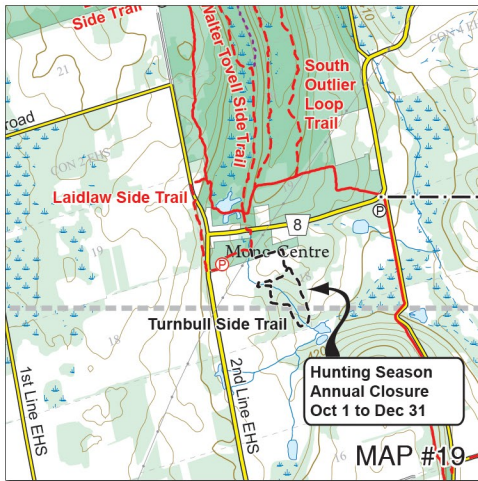

Bruce Trail CONSERVANCY

© The Bruce Trail Conservancy, 2014
© Queen's Printer for Ontario, 2014

Caledon Hills Map #19 – Turnbull Side Trail - Annual Closure

The landowner has requested an annual closure of the Turnbull Side Trail to accommodate hunting season on their land.

The duration of the annual closure will span from October 1st through to December 31st.

A trail closure notice has been posted at the trail access.

Please obey the landowners wishes. Trespassing will not be tolerated.

We are happy to provide this reroute map to you as a service to encourage you to use the Bruce Trail. This service is provided thanks to the generosity and support of Bruce Trail Conservancy members and donors. In addition to maintaining the Bruce Trail, we continually strive to purchase land along the Niagara Escarpment with the goal of securing the Trail and creating a conservation corridor.

Consider becoming a member today, it's only $50 per year, or make a donation. Call 1-800-665-4453 or visit www.bruce-trail.org