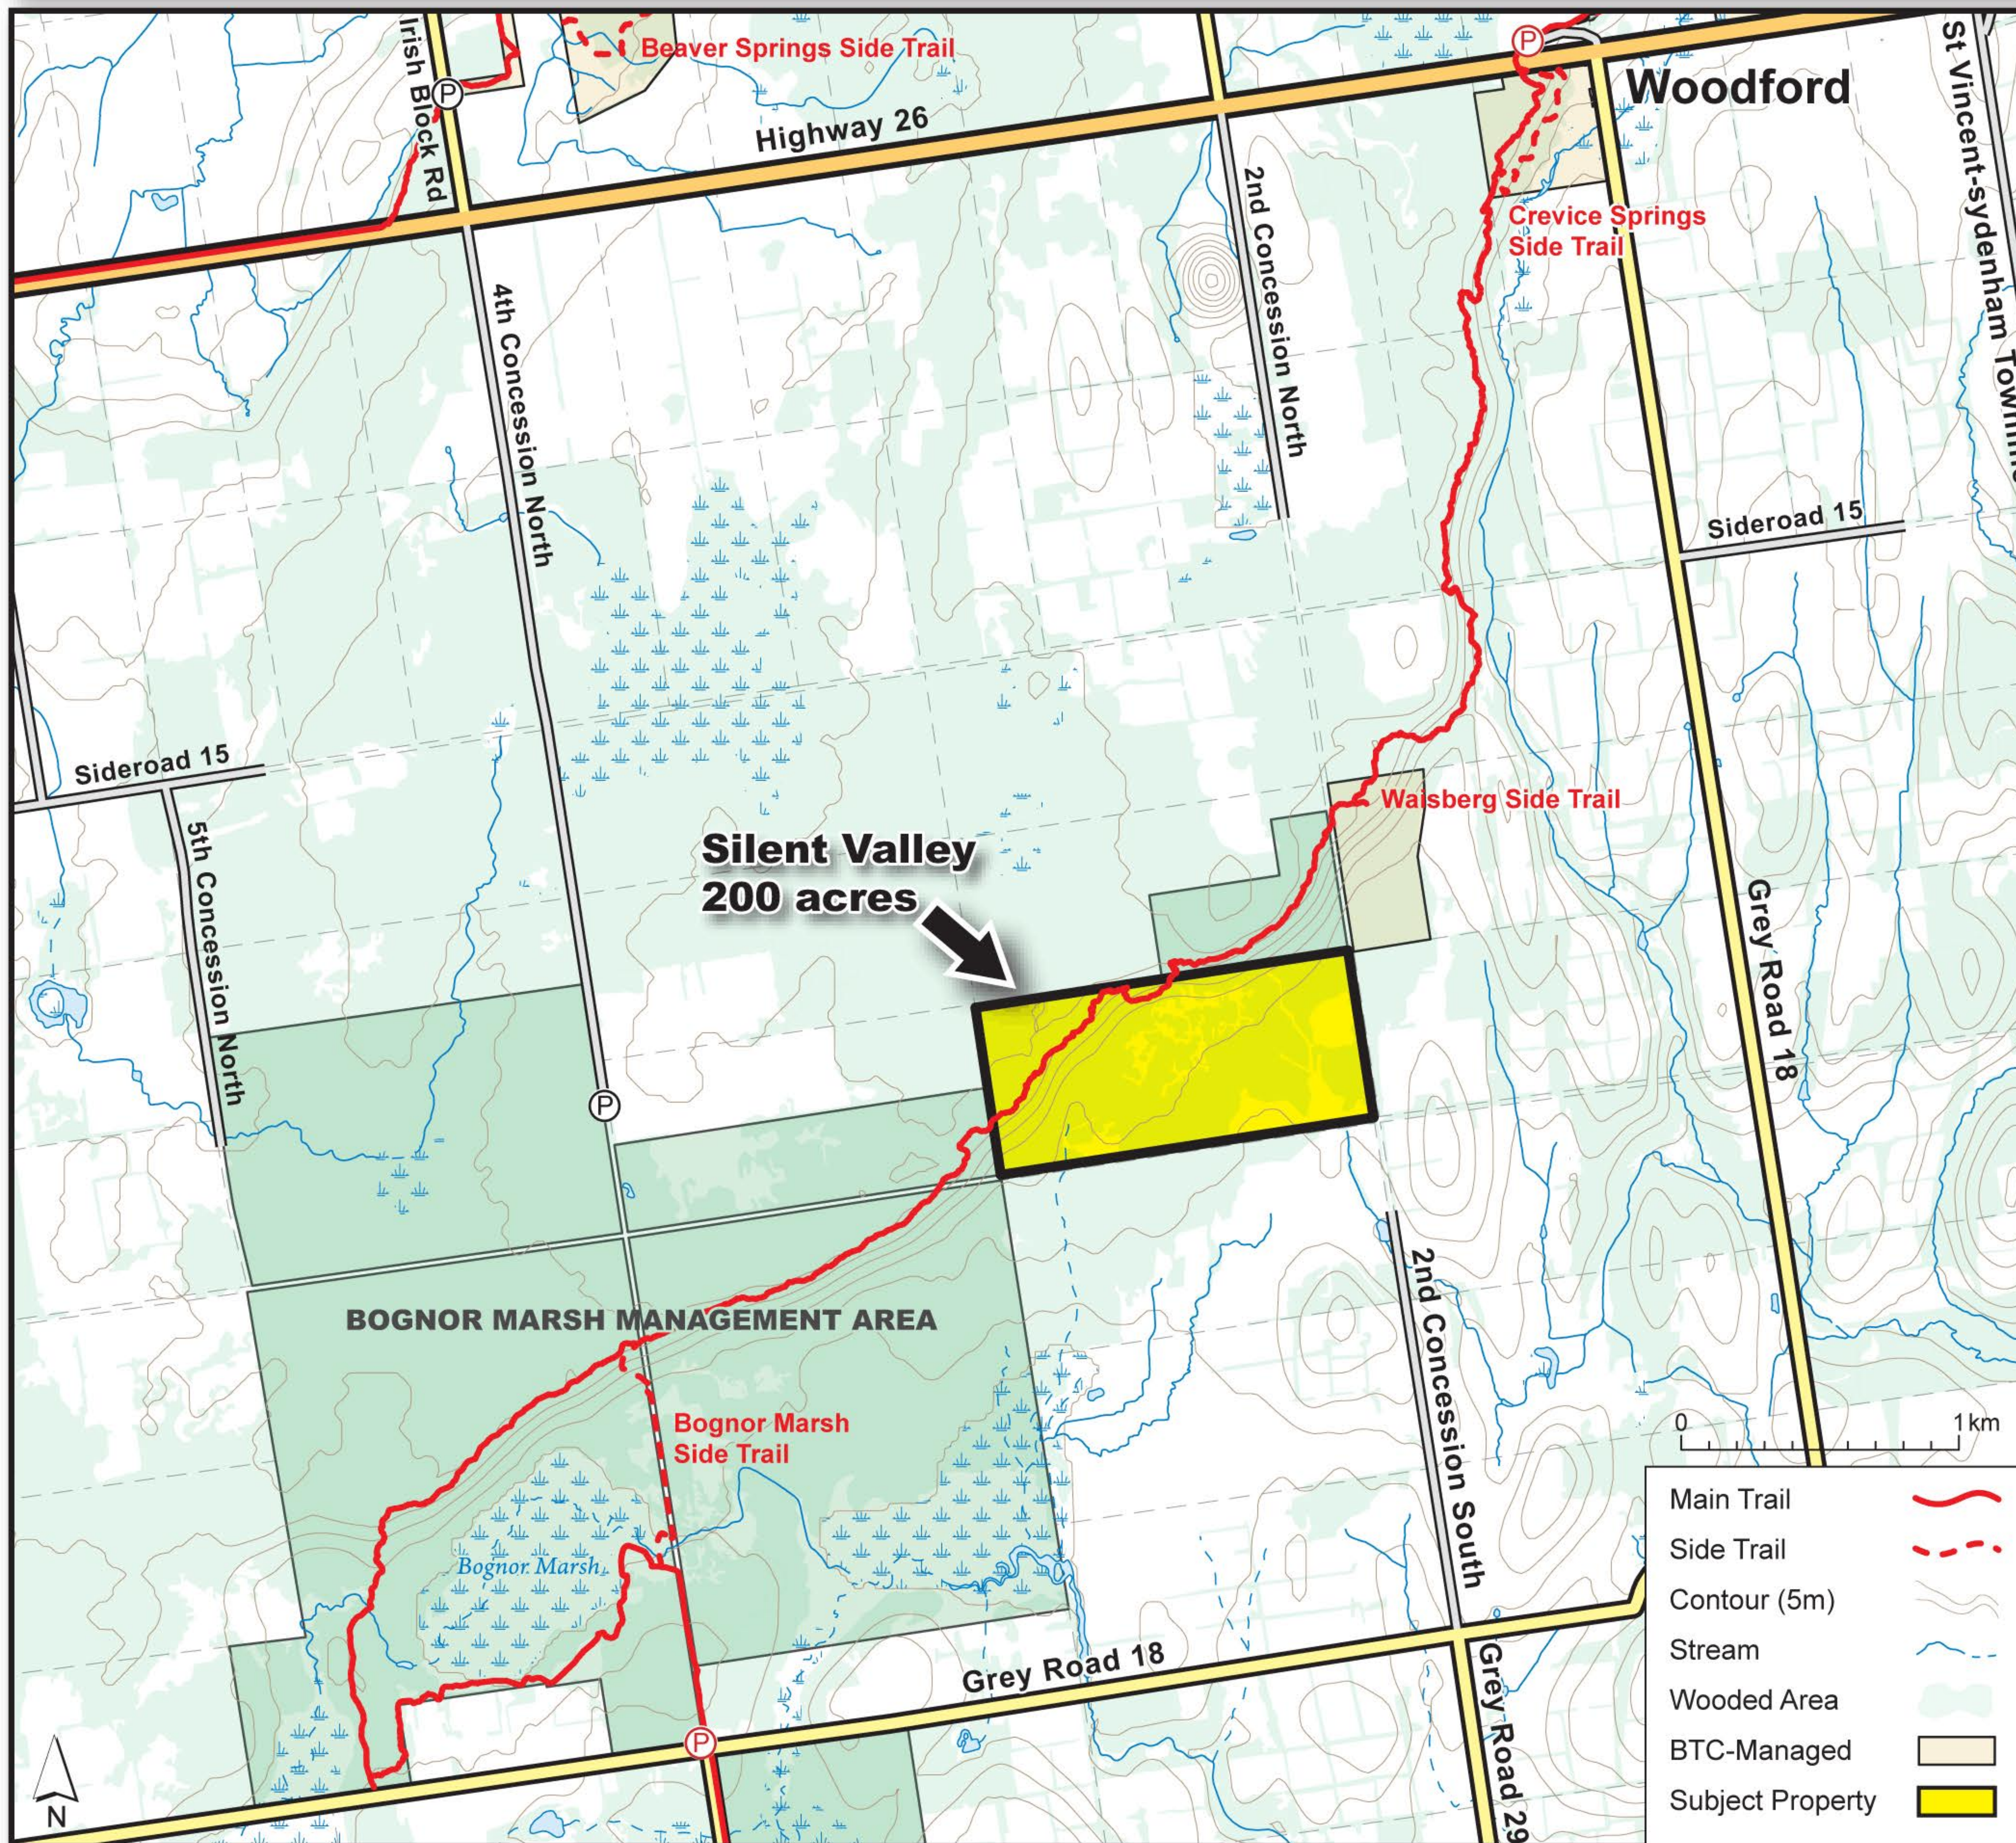

Silent Valley

200 acre acquisition • 1.1 km of Optimum Route • Located 21 km east of Owen Sound

Produced by the Bruce Trail Conservancy under Licence with the Ontario Ministry of Natural Resources. Vector Base Data supplied by the MNR. May Not Be Reproduced Without Permission. This is not a plan of survey. © Queen's Printer for Ontario 2013. s.langley: 9/18/2013