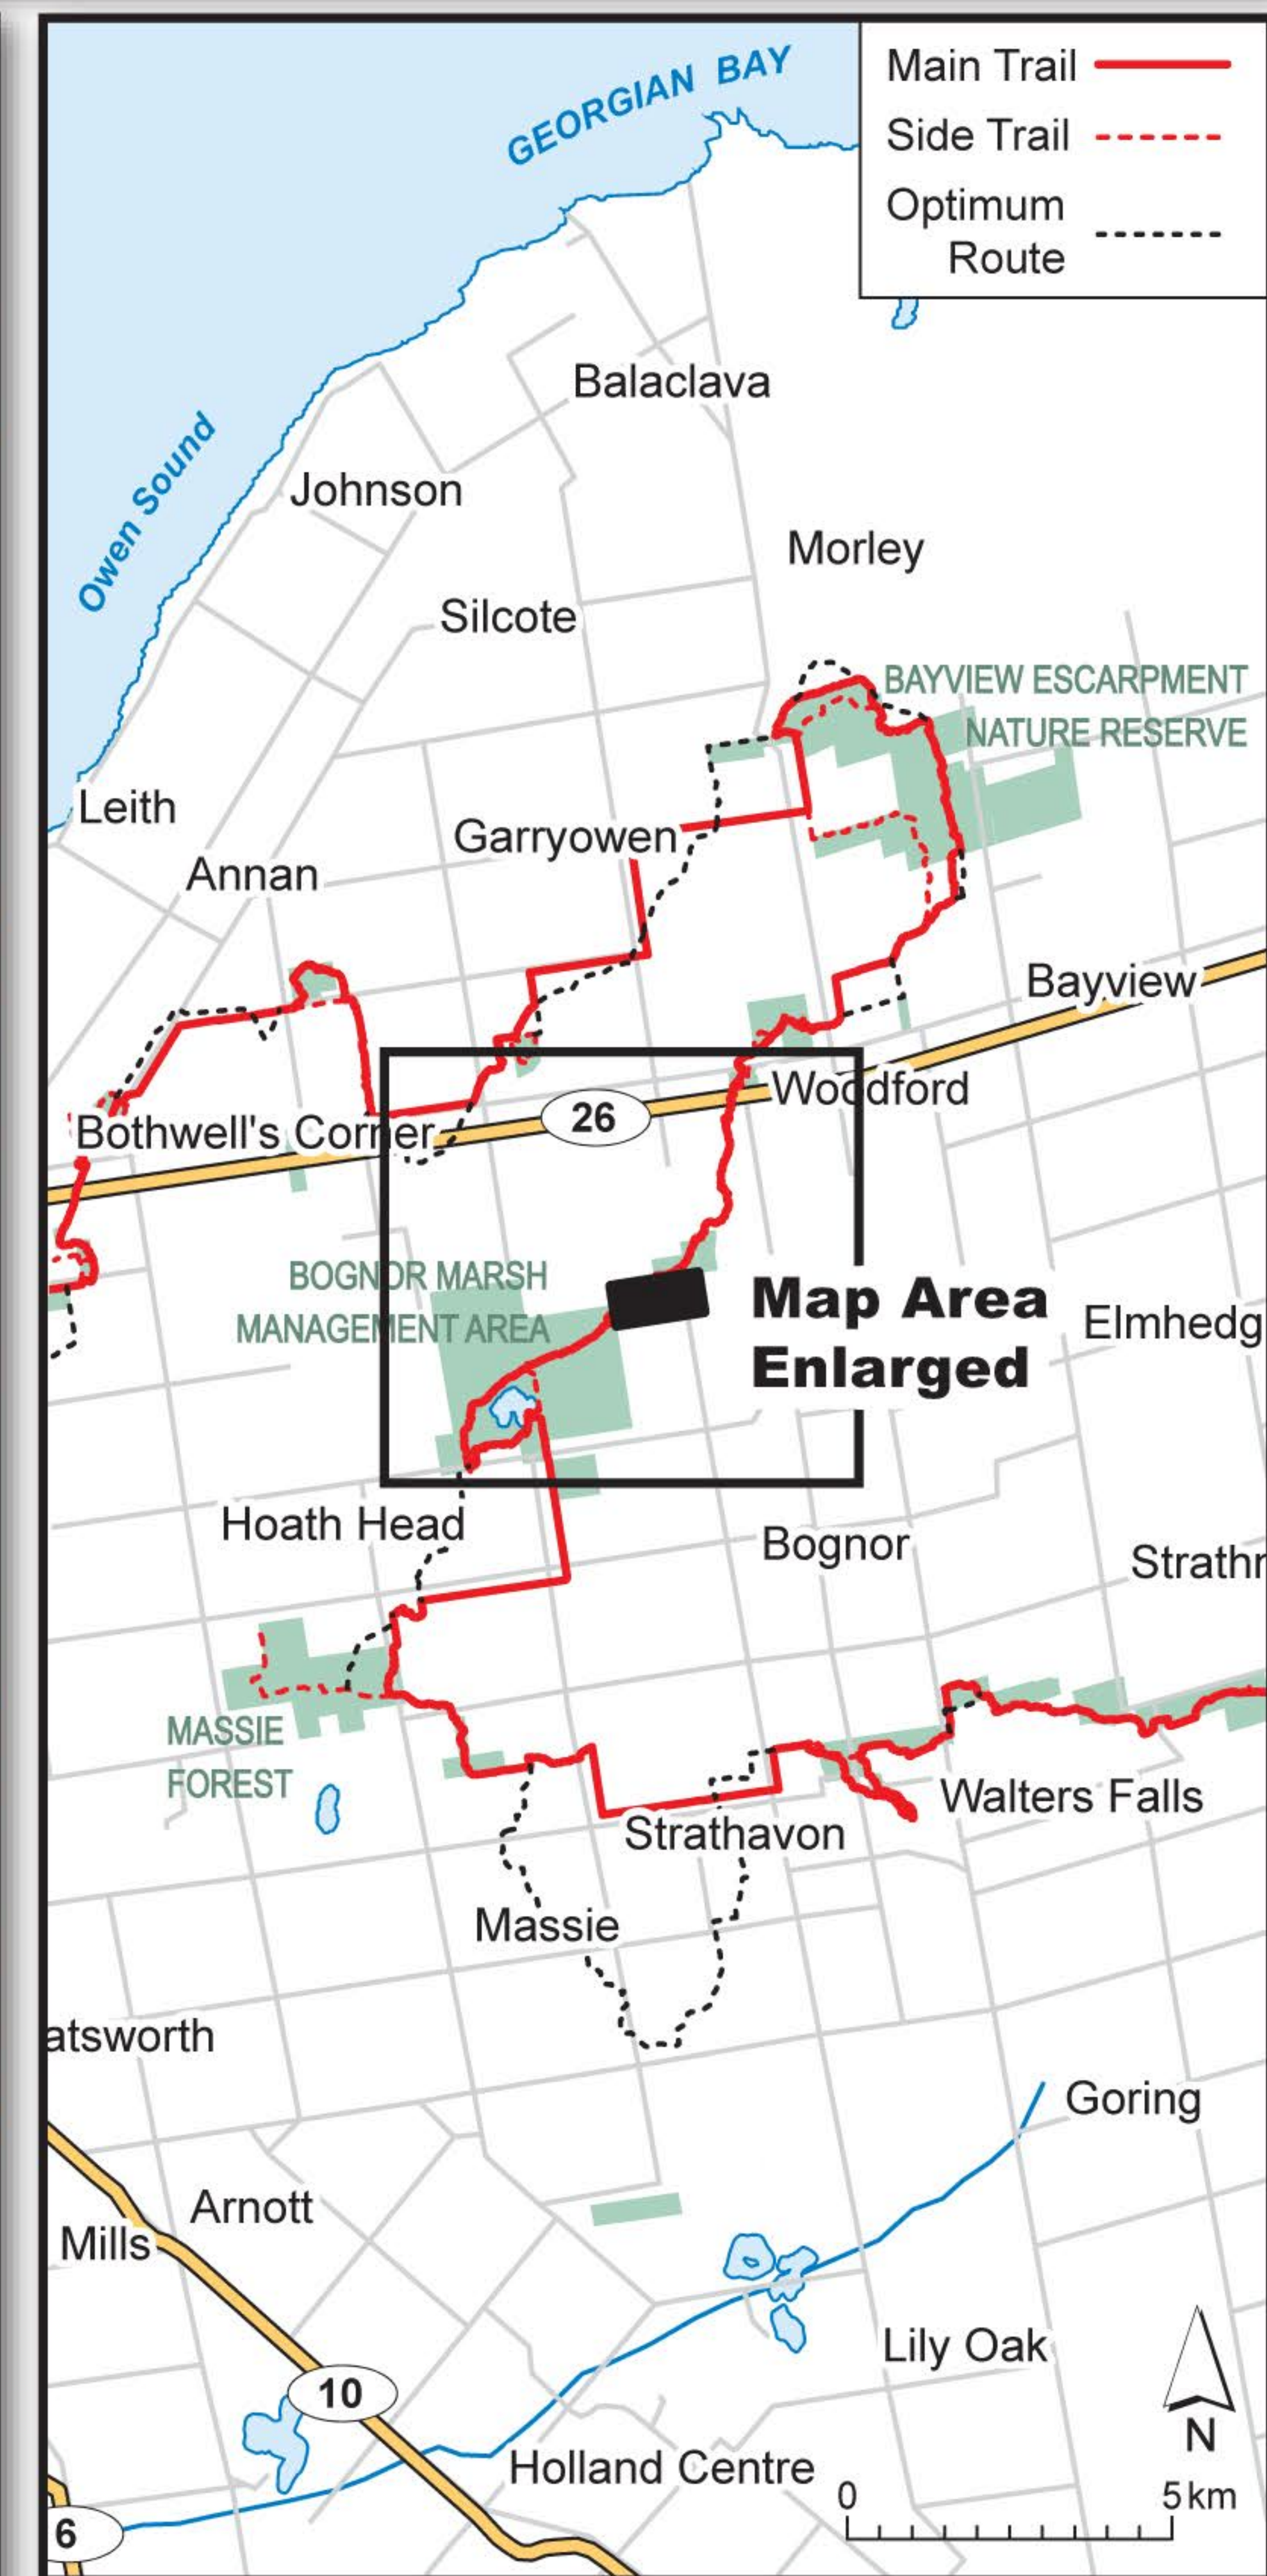

Silent Valley

200 acre acquisition • 1.1 km of Optimum Route • Located 21 km east of Owen Sound

Produced by the Bruce Trail Conservancy under Licence with the Ontario Ministry of Natural Resources. Vector Base Data supplied by the MNR. May Not Be Reproduced Without Permission. This is not a plan of survey. © Queen's Printer for Ontario 2013. s.langley: 9/18/2013