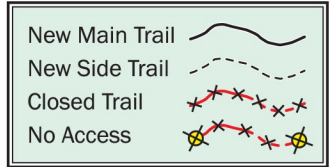

No  
Image  
Necessary

**Bruce Trail**  
**CONSERVANCY**

Queen's Printer for Ontario © 2012

0 0.5 km

**Niagara**  
**Map #1 - Upper Canada Heritage Trail**

Due to a washout, the portion of the Upper Canada Heritage Trail between York Road and Line 9 will be closed until further notice.