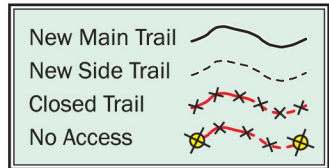

Queen's Printer for Ontario © 2010

0 0.5 km

Close to nature.
Close to home.

THE BRUCE TRAIL
CONSERVANCY

Peninsula Map #35 - Spirit Rock Side Trail

The Spirit Rock Side Trail has been rerouted to pass through the parking area as well as The Corran. The side trail now touches upon the main Trail in two different places.

Route Deleted = 378 m

New Route = 450 m

June 2010

We are happy to provide this reroute map to you as a service to encourage you to use the Bruce Trail. This service is provided thanks to the generosity and support of Bruce Trail Conservancy members and donors. In addition to maintaining the Bruce Trail, we continually strive to purchase land along the Niagara Escarpment with the goal of securing the Trail and creating a conservation corridor.