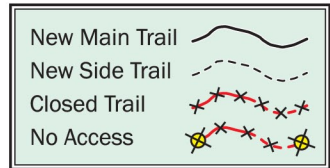

Close to nature.
Close to home.

THE BRUCE TRAIL CONSERVANCY

Iroquoia Map #10 - North of Derry Rd

At the request of the landowner, a small section of main Trail located north of Derry Rd has been moved over the property line onto Conservation Halton land.

Route Deleted = 365 m

New Route = 400 m

June 2010

We are happy to provide this reroute map to you as a service to encourage you to use the Bruce Trail. This service is provided thanks to the generosity and support of Bruce Trail Conservancy members and donors. In addition to maintaining the Bruce Trail, we continually strive to purchase land along the Niagara Escarpment with the goal of securing the Trail and creating a conservation corridor.